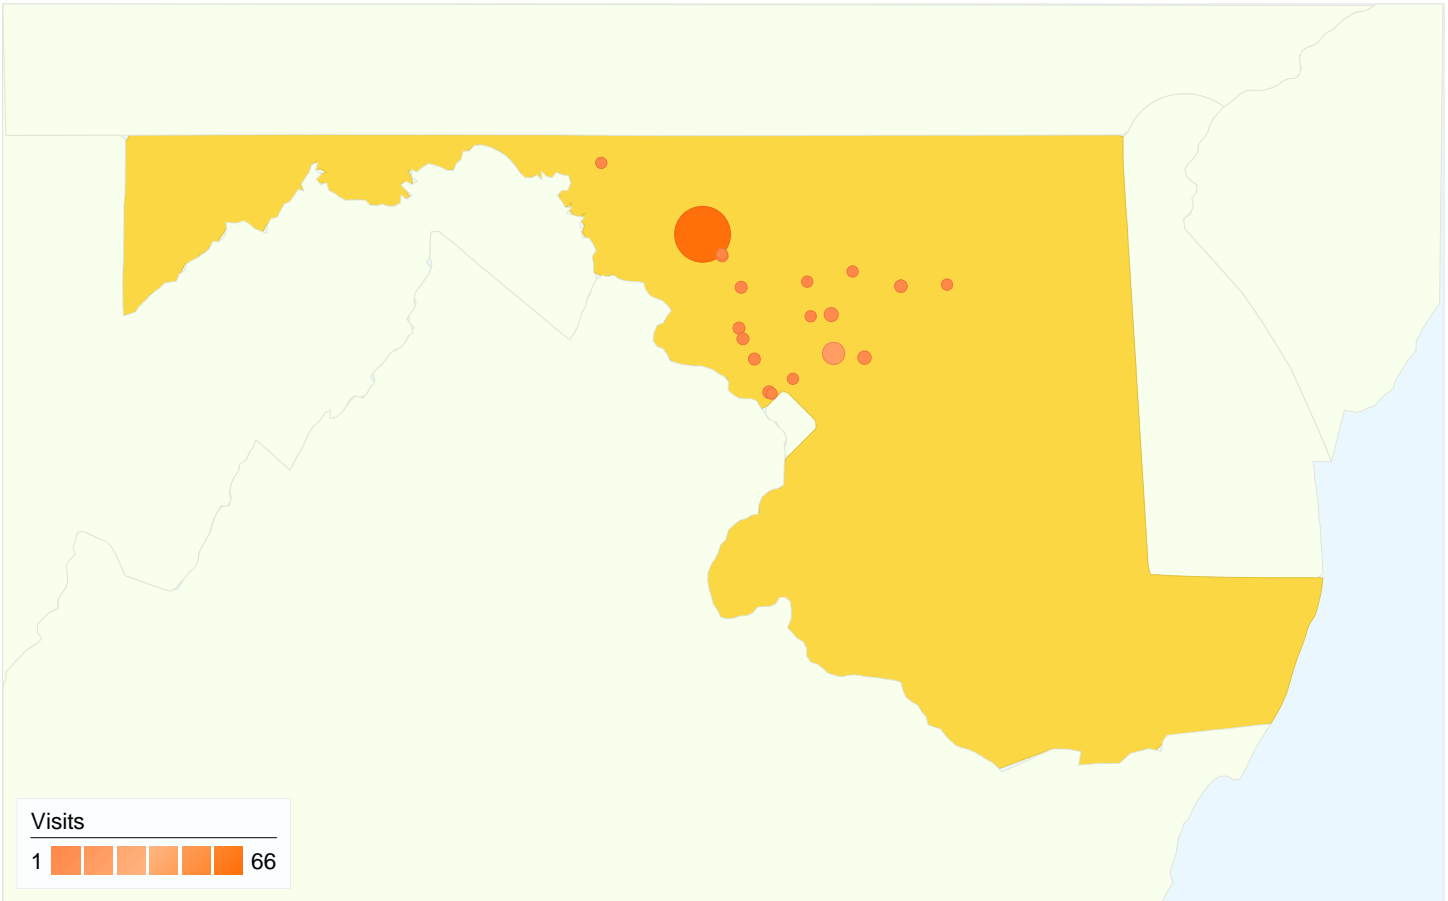

This state sent 116 visits via 19 cities

Site Usage

Visits 116 % of Site Total: 66.67%	Pages/Visit 2.76 Site Avg: 2.56 (7.62%)	Avg. Time on Site 00:05:55 Site Avg: 00:04:50 (22.40%)	% New Visits 35.34% Site Avg: 51.72% (-31.67%)	Bounce Rate 46.55% Site Avg: 51.72% (-10.00%)	
City	Visits	Pages/Visit	Avg. Time on Site	% New Visits	Bounce Rate
Frederick	66	2.33	00:06:05	19.70%	46.97%
Laurel	17	4.88	00:09:43	11.76%	47.06%
Columbia	5	2.60	00:04:51	40.00%	40.00%
Ft George g Meade	4	2.00	00:07:48	25.00%	0.00%
Bethesda	3	3.33	00:04:46	66.67%	33.33%
Baltimore	3	2.33	00:00:51	100.00%	33.33%
Rockville	2	4.50	00:03:06	100.00%	0.00%
Montgomery Village	2	2.00	00:01:16	100.00%	50.00%
Damascus	2	3.00	00:00:33	100.00%	50.00%