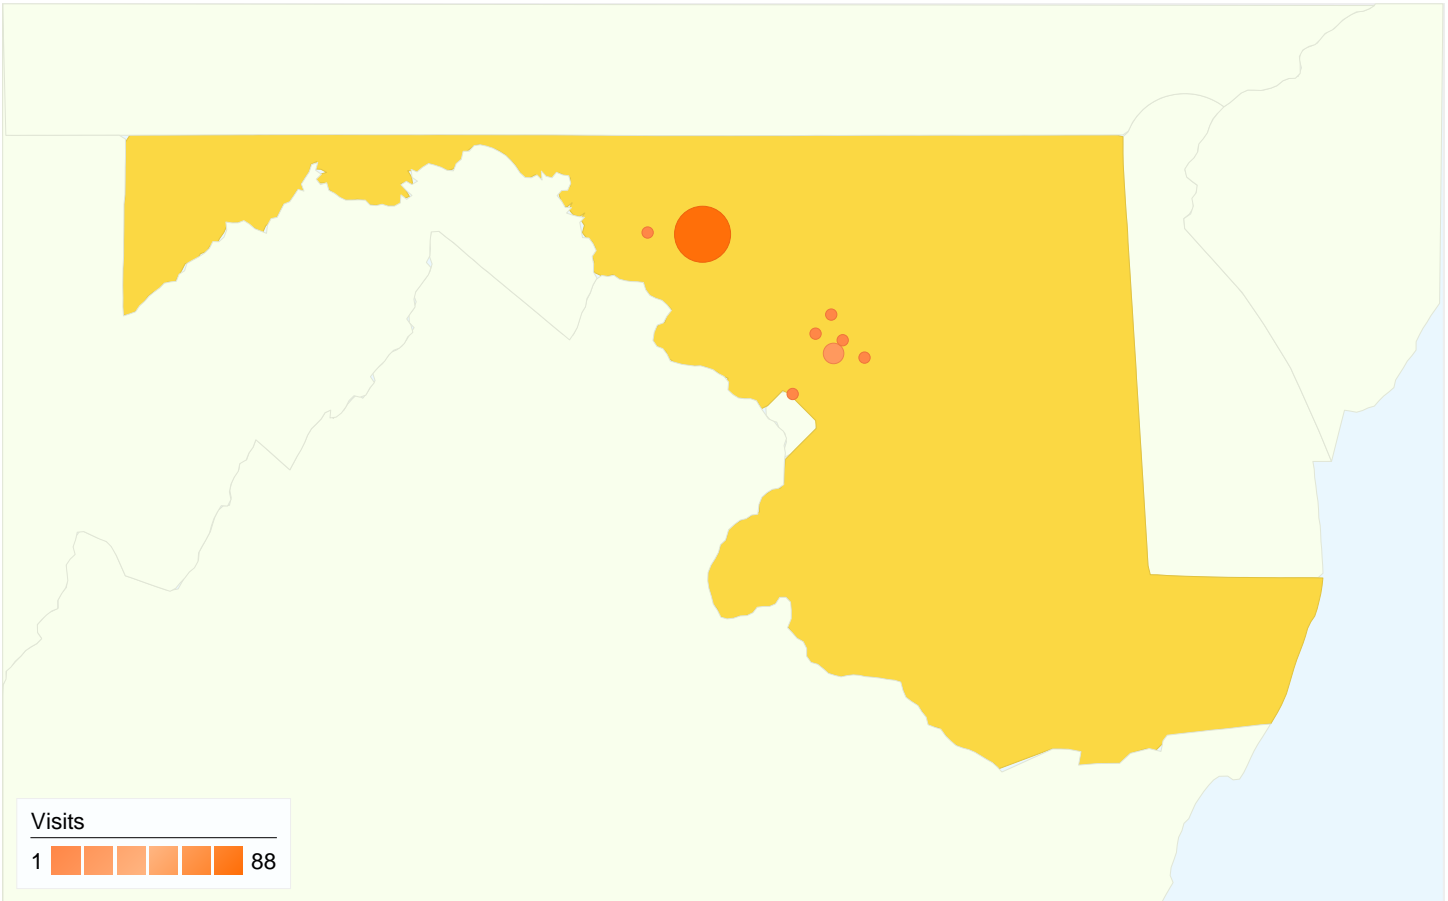

This state sent 113 visits via 8 cities

Site Usage

Visits 113 % of Site Total: 79.02%	Pages/Visit 2.65 Site Avg: 2.56 (3.73%)	Avg. Time on Site 00:06:09 Site Avg: 00:05:12 (18.10%)	% New Visits 16.81% Site Avg: 32.87% (-48.84%)	Bounce Rate 48.67% Site Avg: 51.05% (-4.66%)	
City	Visits	Pages/Visit	Avg. Time on Site	% New Visits	Bounce Rate
Frederick	88	2.48	00:06:45	13.64%	51.14%
Laurel	19	3.16	00:04:24	5.26%	42.11%
Middletown	1	6.00	00:03:31	100.00%	0.00%
Columbia	1	3.00	00:03:03	100.00%	0.00%
Savage	1	5.00	00:00:32	100.00%	0.00%
Fulton	1	6.00	00:09:59	100.00%	0.00%
Takoma Park	1	1.00	00:00:00	100.00%	100.00%
Ft George g Meade	1	1.00	00:00:00	100.00%	100.00%