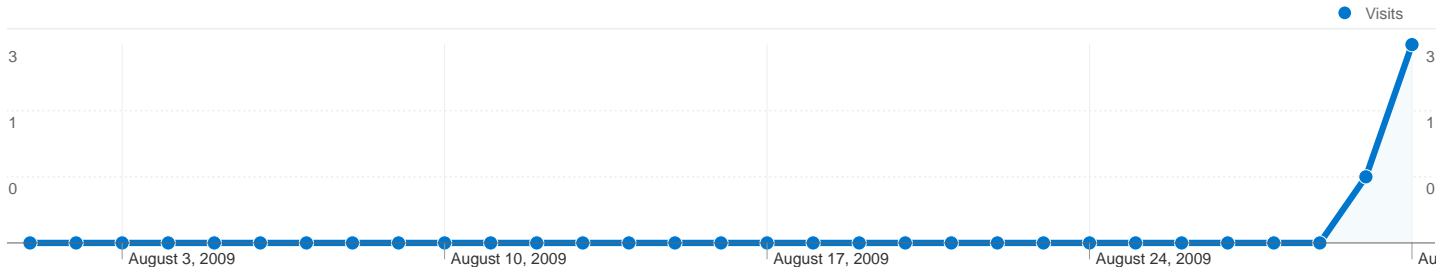

State Detail:

Maryland

Aug 1, 2009 - Aug 31, 2009

Comparing to: Site

This state sent 4 visits via 1 user defined values

Site Usage

Visits 4 % of Site Total: 80.00%	Pages/Visit 1.00 Site Avg: 2.60 (-61.54%)	Avg. Time on Site 00:00:00 Site Avg: 00:04:17 (-100.00%)	% New Visits 50.00% Site Avg: 60.00% (-16.67%)	Bounce Rate 100.00% Site Avg: 80.00% (25.00%)	
User Defined Value	Visits	Pages/Visit	Avg. Time on Site	% New Visits	Bounce Rate
(not set)	4	1.00	00:00:00	50.00%	100.00%

1 - 1 of 1