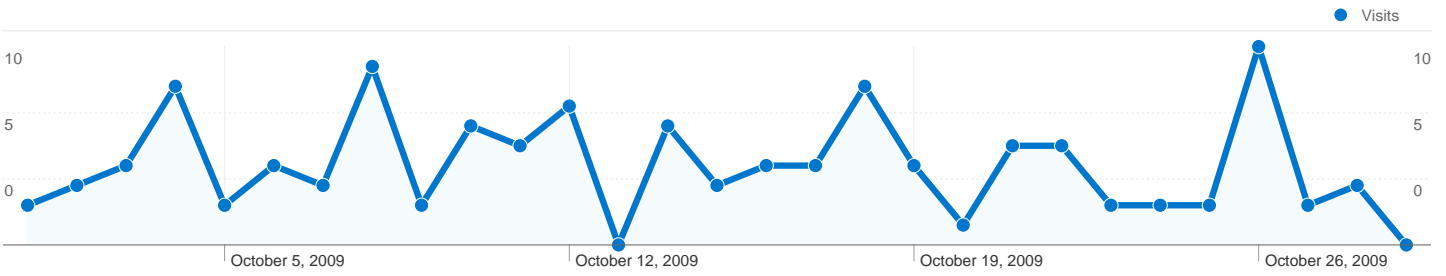

State Detail:

Maryland

Oct 1, 2009 - Oct 29, 2009

Comparing to: Site

This state sent 116 visits via 1 user defined values

Site Usage

Visits 116 % of Site Total: 66.67%	Pages/Visit 2.76 Site Avg: 2.56 (7.62%)	Avg. Time on Site 00:05:55 Site Avg: 00:04:50 (22.40%)	% New Visits 35.34% Site Avg: 51.72% (-31.67%)	Bounce Rate 46.55% Site Avg: 51.72% (-10.00%)	
User Defined Value	Visits	Pages/Visit	Avg. Time on Site	% New Visits	Bounce Rate
(not set)	116	2.76	00:05:55	35.34%	46.55%