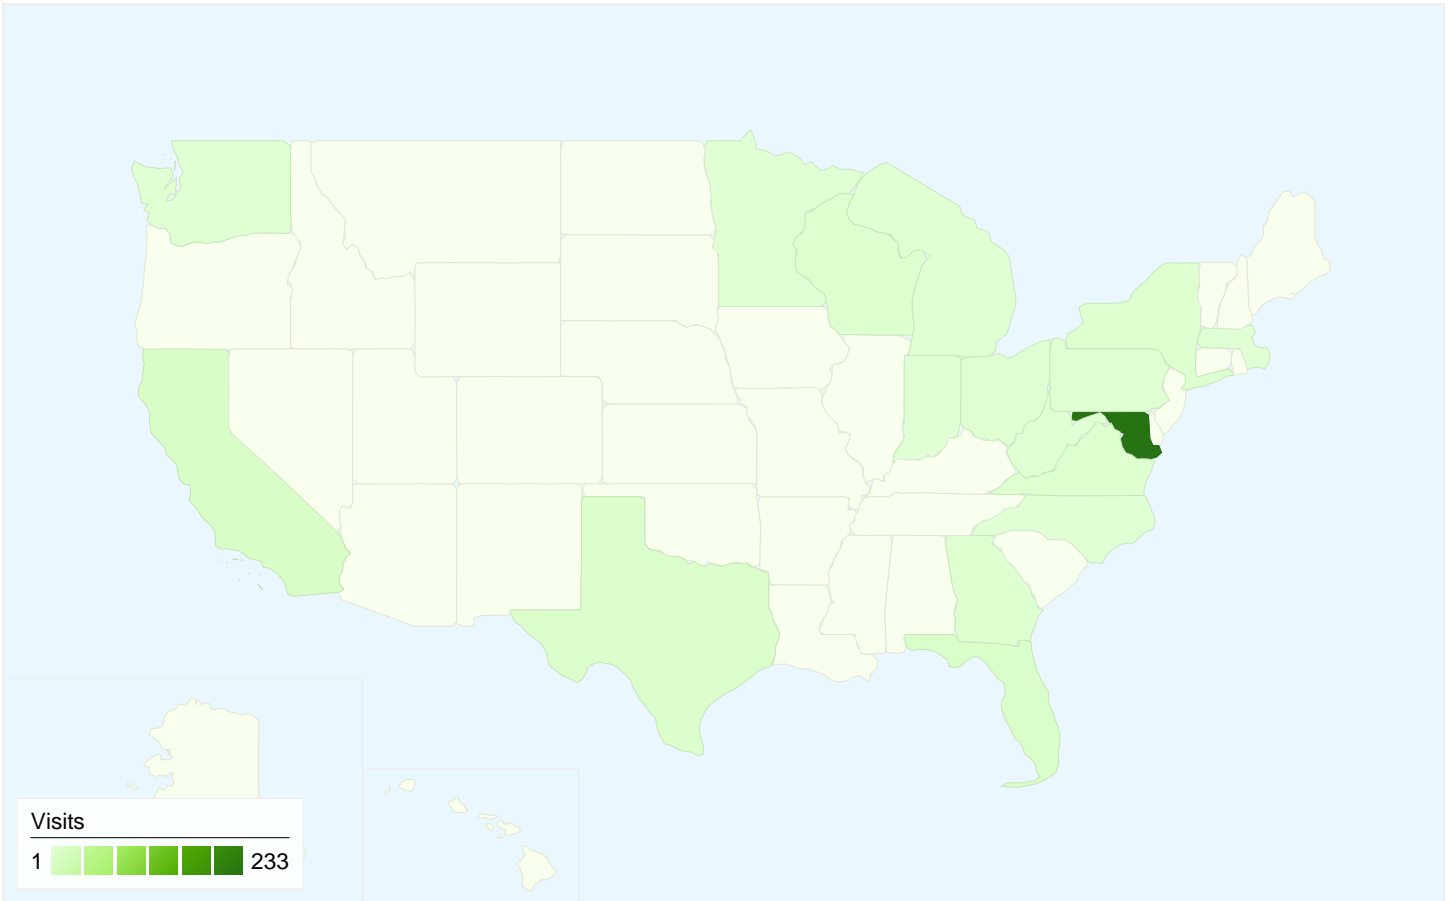

**322 visits came from 14 countries/territories**

Site Usage

Country/Territory	Visits	Pages/Visit	Avg. Time on Site	% New Visits	Bounce Rate
United States	297	2.64	00:05:18	39.73%	51.18%
(not set)	7	2.00	00:03:21	71.43%	42.86%
India	3	2.33	00:01:50	100.00%	33.33%
Canada	2	1.00	00:00:00	100.00%	100.00%
Indonesia	2	1.50	00:00:40	100.00%	50.00%
Philippines	2	2.00	00:00:57	50.00%	50.00%
United Kingdom	2	1.00	00:00:00	100.00%	100.00%
Poland	1	1.00	00:00:00	100.00%	100.00%
Thailand	1	1.00	00:00:00	100.00%	100.00%

Mexico	1	1.00	00:00:00	100.00%	100.00%
Netherlands	1	2.00	00:00:37	100.00%	0.00%
Brazil	1	1.00	00:00:00	100.00%	100.00%
Austria	1	1.00	00:00:00	100.00%	100.00%
Ireland	1	2.00	00:00:27	100.00%	0.00%
					1 - 14 of 14

## This country/territory sent 297 visits via 19 regions

Site Usage

Region	Visits	Pages/Visit	Avg. Time on Site	% New Visits	Bounce Rate
<b>Visits</b> <b>297</b> % of Site Total: 92.24%	<b>Pages/Visit</b> <b>2.64</b> Site Avg: 2.56 (3.03%)	<b>Avg. Time on Site</b> <b>00:05:18</b> Site Avg: 00:04:59 (6.17%)	<b>% New Visits</b> <b>39.73%</b> Site Avg: 43.48% (-8.62%)	<b>Bounce Rate</b> <b>51.18%</b> Site Avg: 51.86% (-1.32%)	
Maryland	233	2.68	00:05:55	26.61%	48.50%
California	11	3.00	00:01:25	100.00%	63.64%
Florida	9	3.33	00:12:17	44.44%	44.44%
Texas	7	1.14	00:00:04	100.00%	85.71%
District of Columbia	5	2.00	00:00:22	80.00%	80.00%
Wisconsin	4	1.25	00:00:37	100.00%	75.00%
Virginia	4	4.00	00:03:21	75.00%	25.00%
Georgia	4	3.25	00:05:29	100.00%	50.00%
New York	4	1.50	00:00:09	100.00%	50.00%

## This state sent 116 visits via 1 user defined values